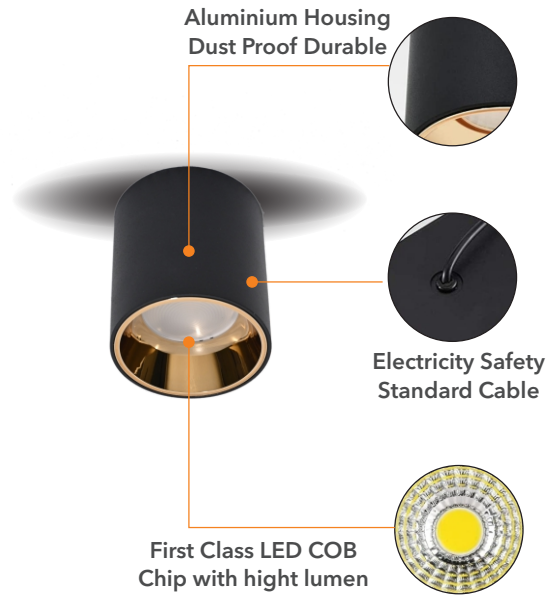

OMEGA CYLINDER

SURFACE COB

CODE	POWER	DIMENSION	BEAM ANGLE	IP
TR102/12W	12W	Φ 70x90MM	38°	IP20
TR102/30W	30W	Φ 115x152MM	45°	IP65
TR102/50W	50W	Φ 140x162	45°	IP65

REFLECTOR

BODY COLOR: WHITE, BLACK
CCT: 3000K, 4000K