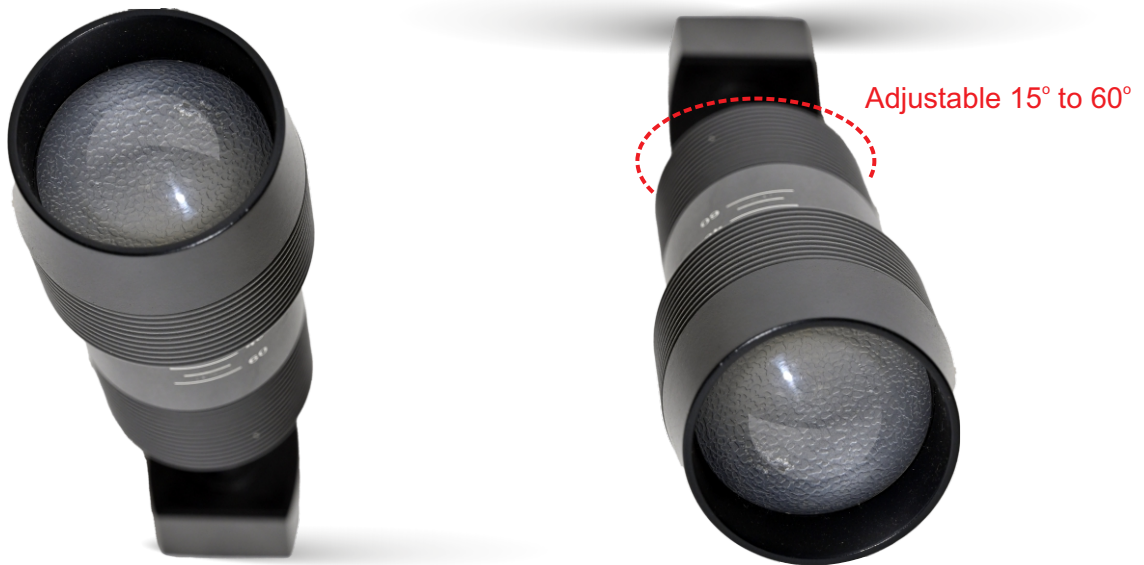

**LINEAR**  
TRACK LIGHT

CODE	POWER	BODY COLOR	ANGLE	IP
TR402/10W	10W	BLACK	180° ADJUSTABLE	IP20
TR402/20W	20W	BLACK	180° ADJUSTABLE	IP20
TR402/30W	30W	BLACK	180° ADJUSTABLE	IP20

AVAILABLE IN : 4000K

**FOCAL**  
TRACK LIGHT