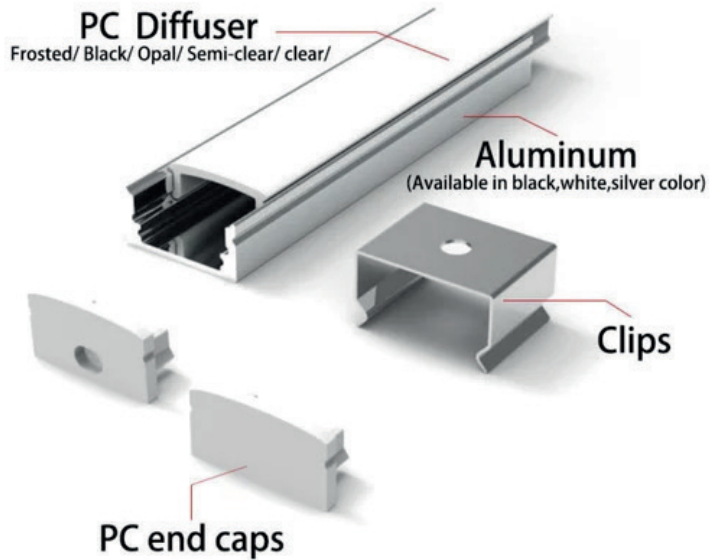

PROFILE LIGHTING

ALUMINIUM PROFILE

Sr.No.	CODE	PRODUCT NAME	SIZE	AVAILABLE SIZE METER	PACKING SIZE
01	TR301	SURFACE PROFILE	7MM x 9MM	2 METER	400 MTR.
02	TR302	CONCEALED PROFILE	7MM x 9MM	2 METER	400 MTR.
03	TR303	SURFACE PORIFLE	11 MM x 9 MM	2 METER	400 MTR.
04	TR304	CONCEALED PROFILE	11 MM x 9 MM	2 METER	400 MTR.