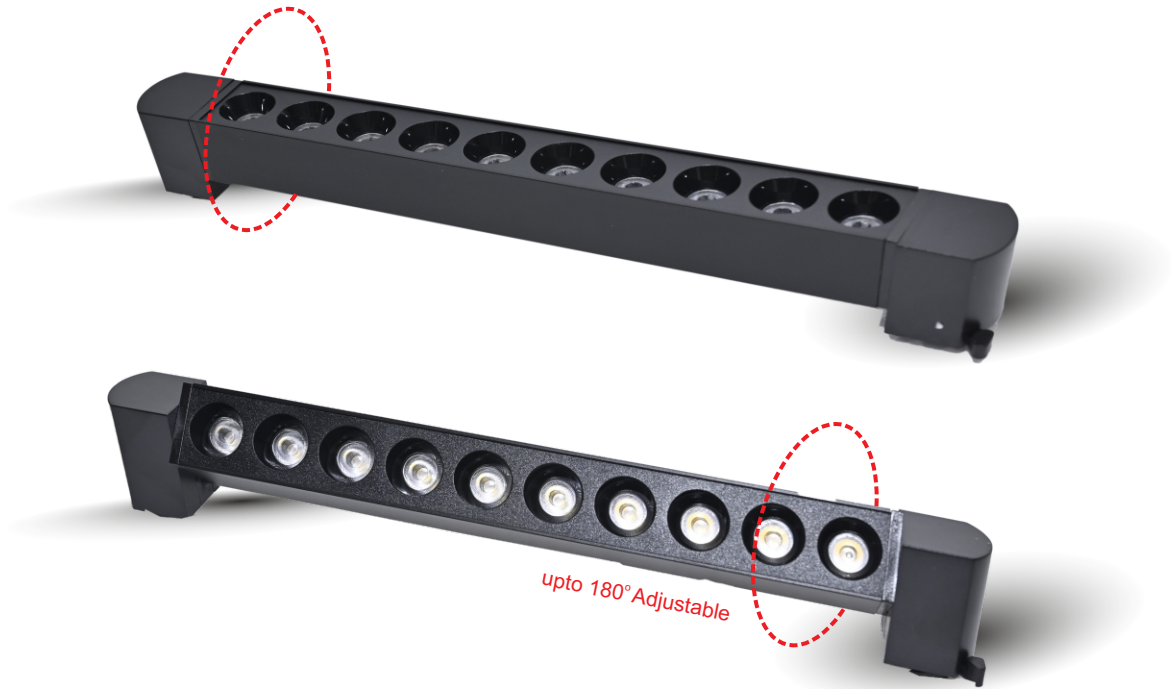

LINEAR
TRACK LIGHT

CODE	POWER	BODY COLOR	ANGLE	IP
TR402/10W	10W	BLACK	180° ADJUSTABLE	IP20
TR402/20W	20W	BLACK	180° ADJUSTABLE	IP20
TR402/30W	30W	BLACK	180° ADJUSTABLE	IP20

AVAILABLE IN : 4000K