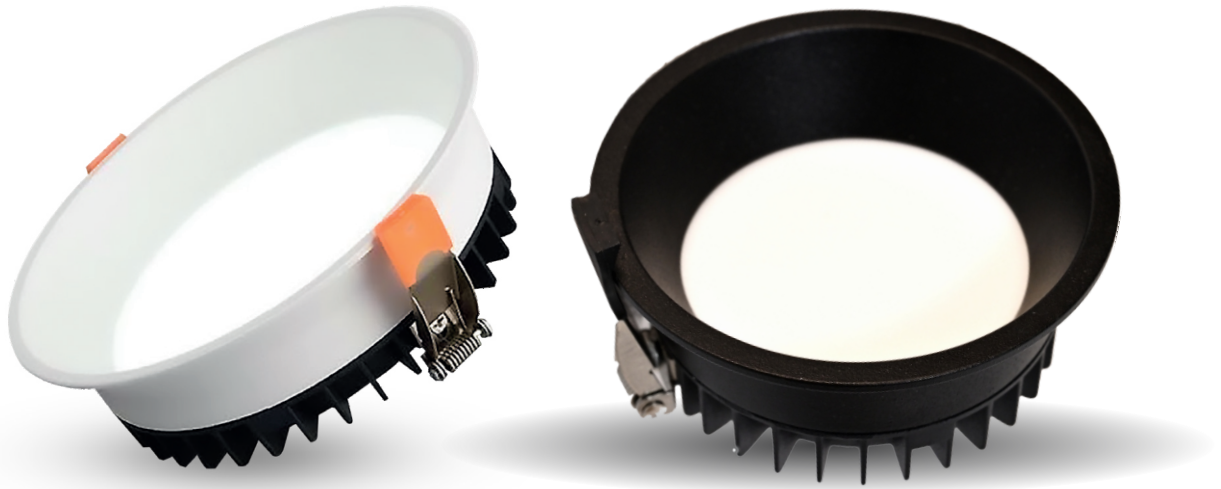

# RIMLESS

DOWNLIGHT

CODE	POWER	CUT. SIZE	SHAPE	BEAM ANGLE	IP
TR001/12W	12W	Φ115MM	RD	120°	IP 20
TR001/18W	18W	Φ150MM	RD	120°	IP 20

BODY COLOR: BLACK & WHITE  
CCT: 3000K, 4000K, 6000K, 3IN1