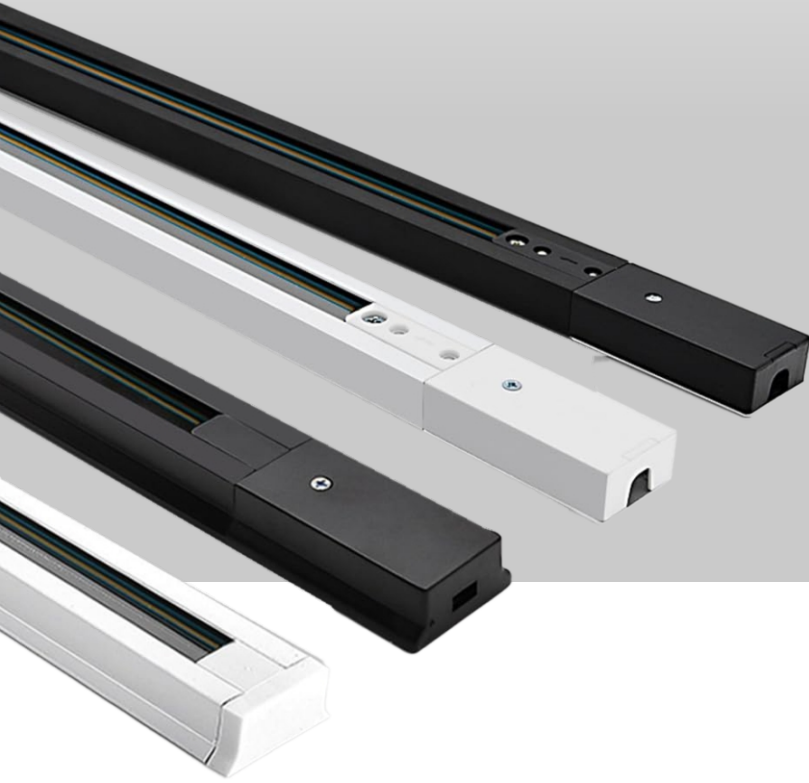

TRACK

ACCESSORIES

CODE	ITEM NAME	BODY COLOR	SIZE & TYPE
TR404	TRACK	BLACK	1MTR. and 2 MTR.
TR405	SURFACE TRACK PLATE	BLACK	-
TR406	TRACK JOINTERS	BLACK	I-Jointer, T-Jointer, L-Jointer