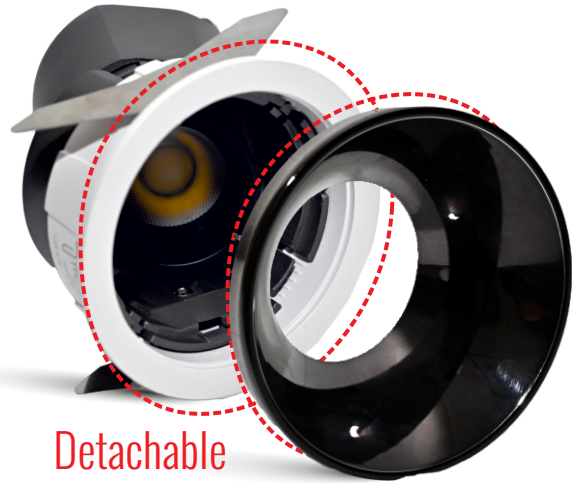

# DELTA

COB

CODE	POWER	CUT. SIZE	SHAPE	BEAM ANGLE	IP
TR003/7W	7W	Φ55MM	ROUND	45°	IP 20
TR003/12W	12W	Φ75MM	ROUND	45°	IP 20
TR003/18W	18W	Φ80MM	ROUND	45°	IP 20

BODY COLOR: BLACK & WHITE  
CCT: 3000K, 4000K, 6000K, 3IN1

# SIGMA

COB

CODE	POWER	CUT. SIZE	DIMENSION	BEAM ANGLE	IP
TR004/7W	7W	60 MM	D70*H55	120°	IP20
TR004/12W	12W	75MM	D88*H60	120°	IP20

REFLECTOR

BODY COLOR: BLACK & WHITE  
CCT: 3000K, 4000K, 6000K

# GRACE

COB

Detachable

CODE	POWER	CUT. SIZE	BEAM ANGLE	IP
TR005/12W	12W	75MM	38°	IP20

BODY COLOR: WHITE (SATIN REFLECTOR)  
CCT: 4000K